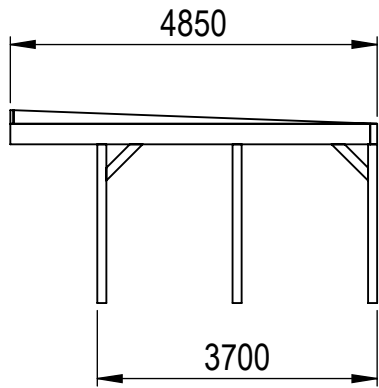

This drawing must not be copied, transmitted or disclosed to any third party.

HALLE

A4

Material	
Offertnr.	Färg
Ordernr.	Beredare
Weight	Datum
Scale	Description
Sheet	
1:100	Carport Stor