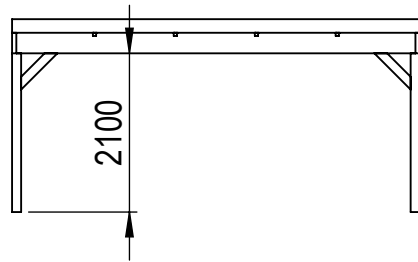

This drawing must not be copied, transmitted or disclosed to any third party.

HALLE

A4

Material	
Offertnr.	Färg
Ordernr.	Beredare
Weight	Datum
Scale	Description
Sheet	
1:100	Carport Stor